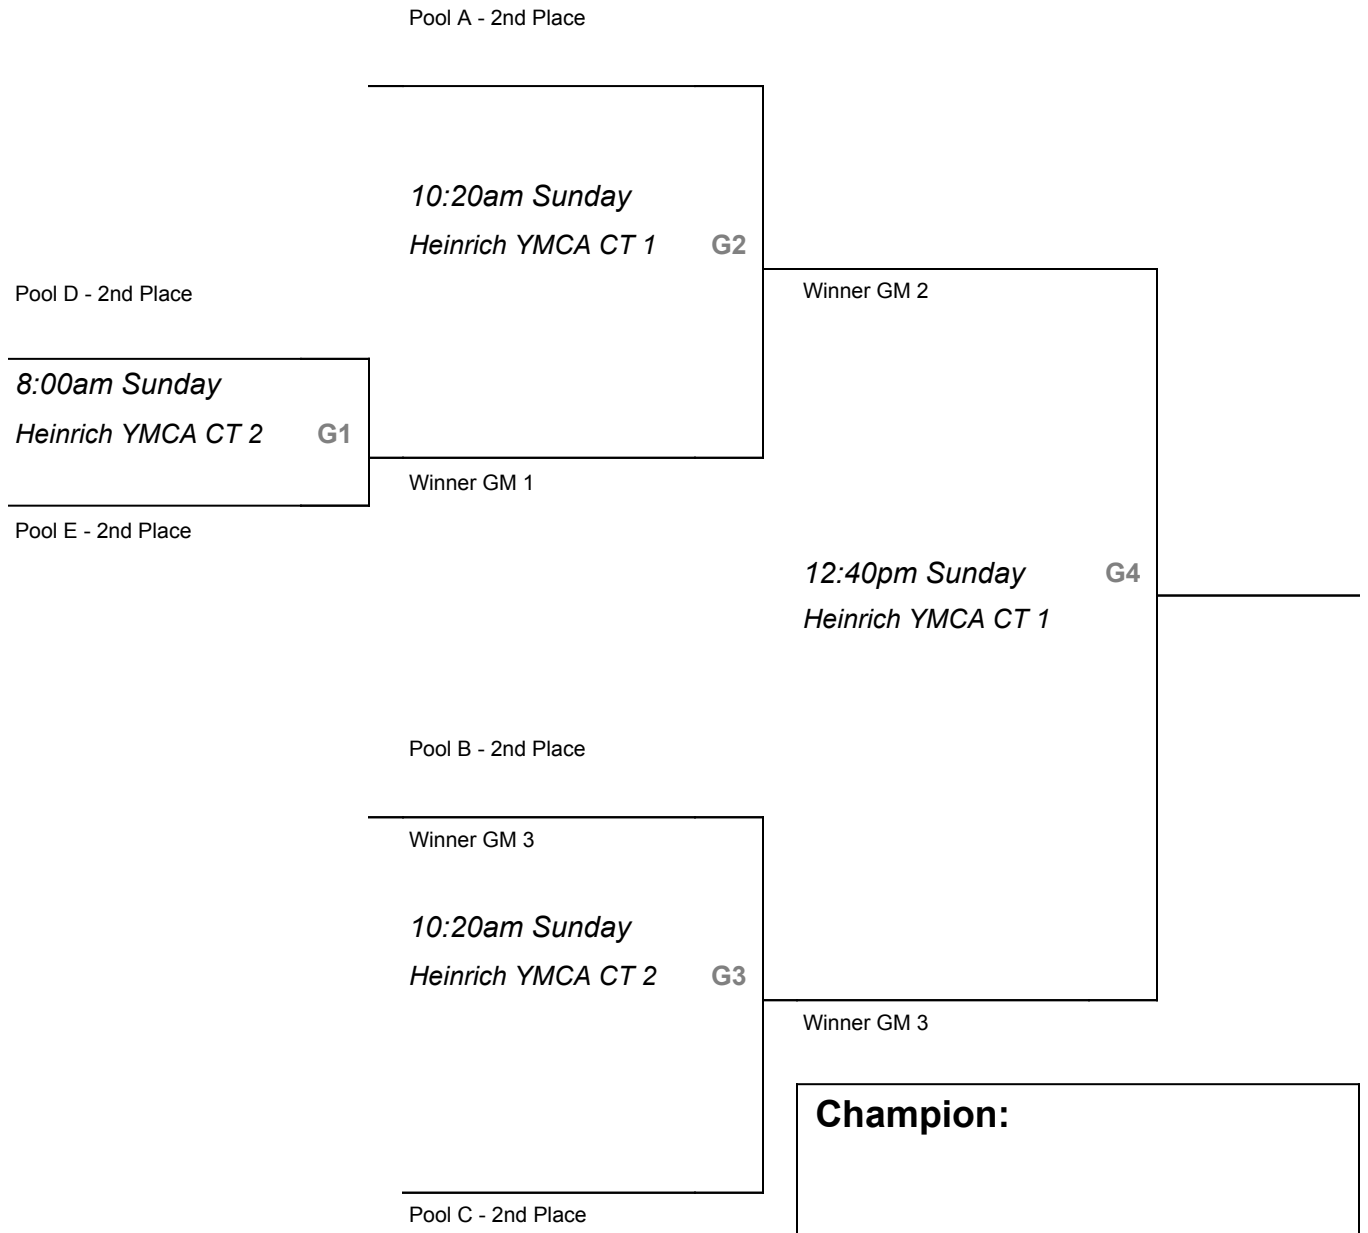

2016 Pangos Spring Spectacular 16U
Silver Division Championship

The Home Team is the top team listed in the bracket, will wear light colored jerseys and sit to the left of the scoring table facing the court.