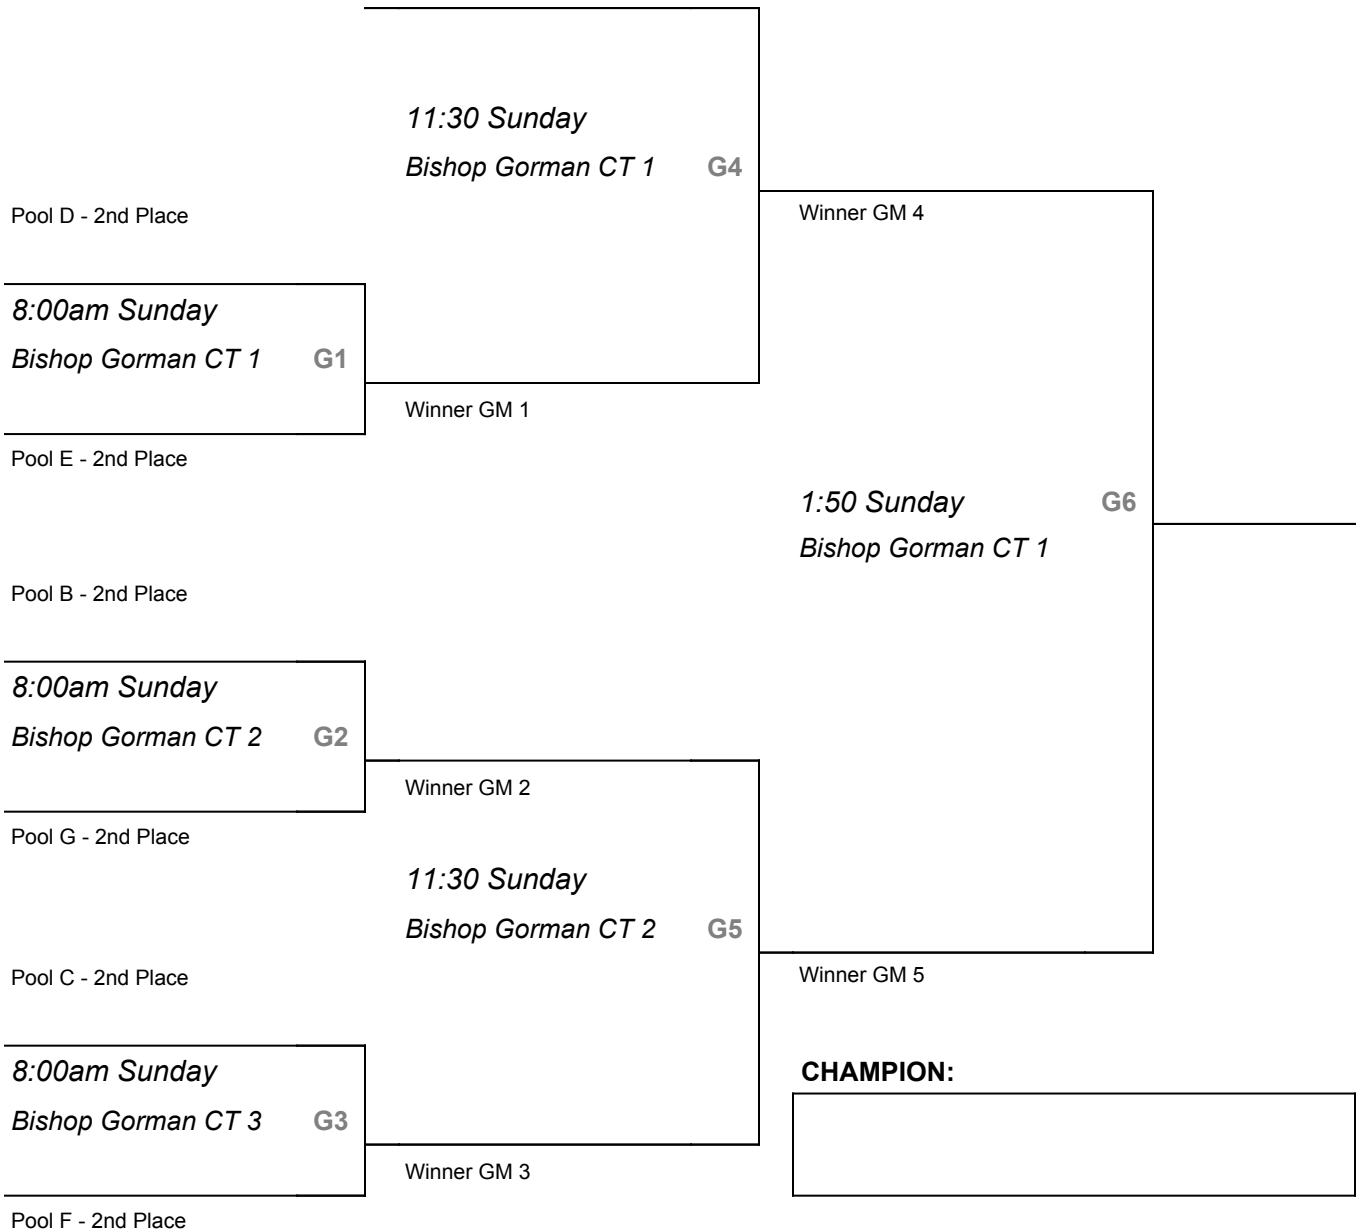

2016 Pangos Spring Spectacular 17U
Invitational Silver Championship

The Home Team is the top team listed in the bracket, will wear light colored jerseys and sit to the left of the scoring table facing the court.

2nd Pool A - Bye