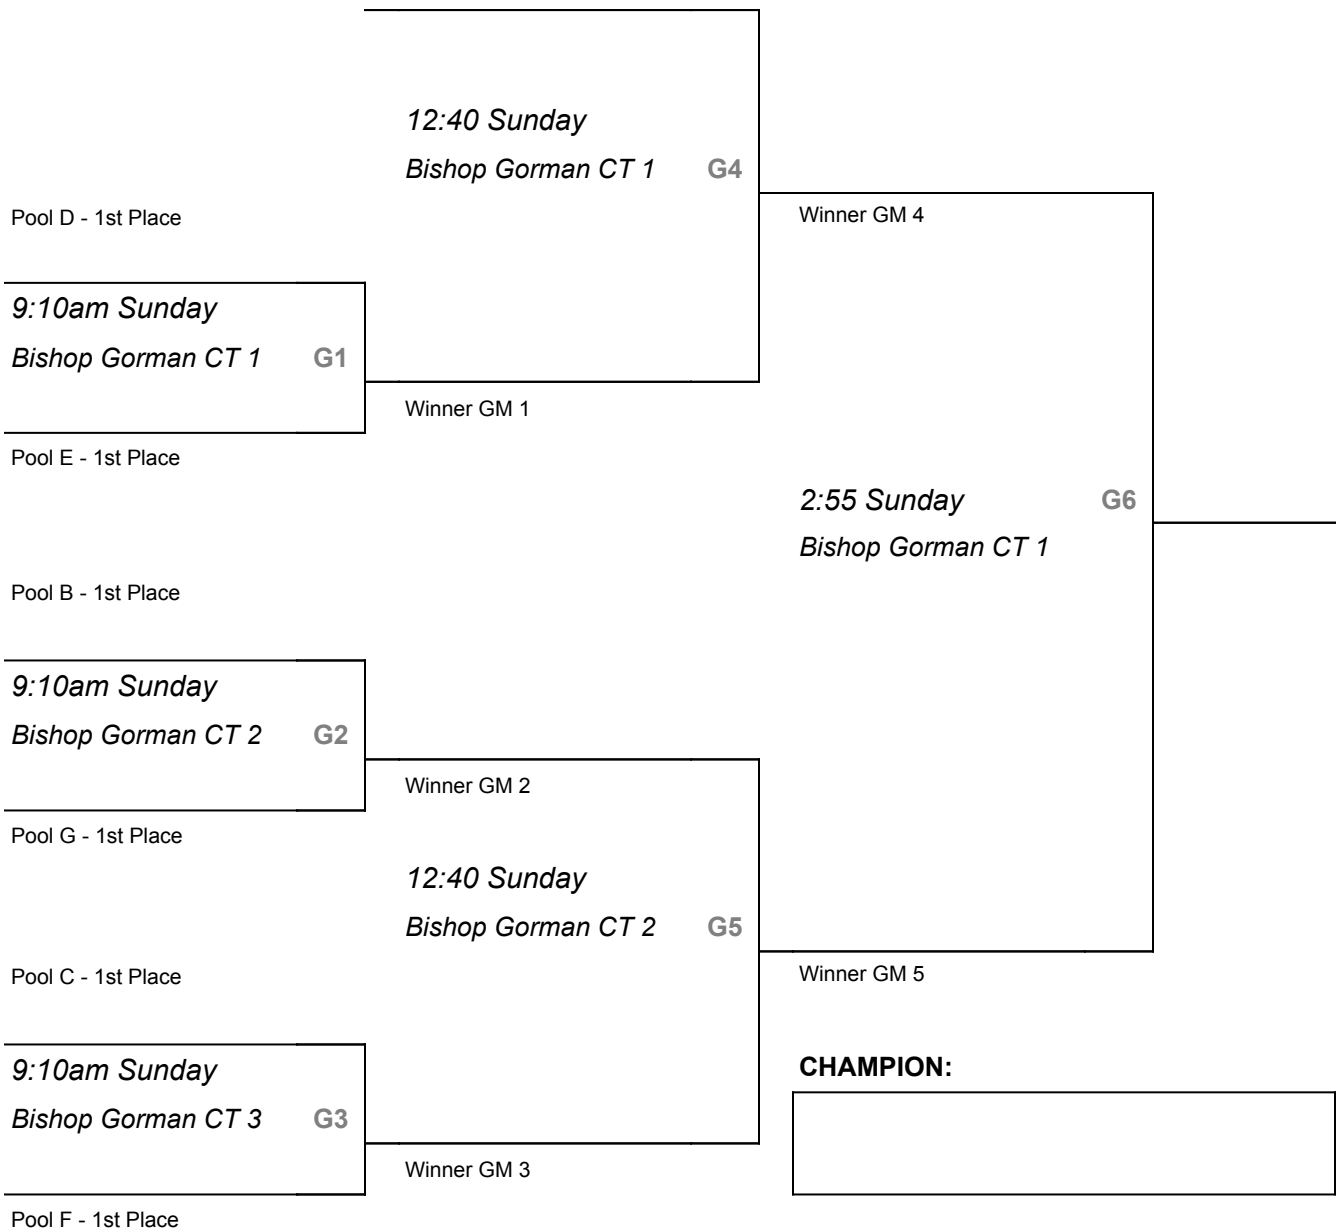

2016 Pangos Spring Spectacular 17U
Invitational Gold Championship

The Home Team is the top team listed in the bracket, will wear light colored jerseys and sit to the left of the scoring table facing the court.

1st Pool A - Bye