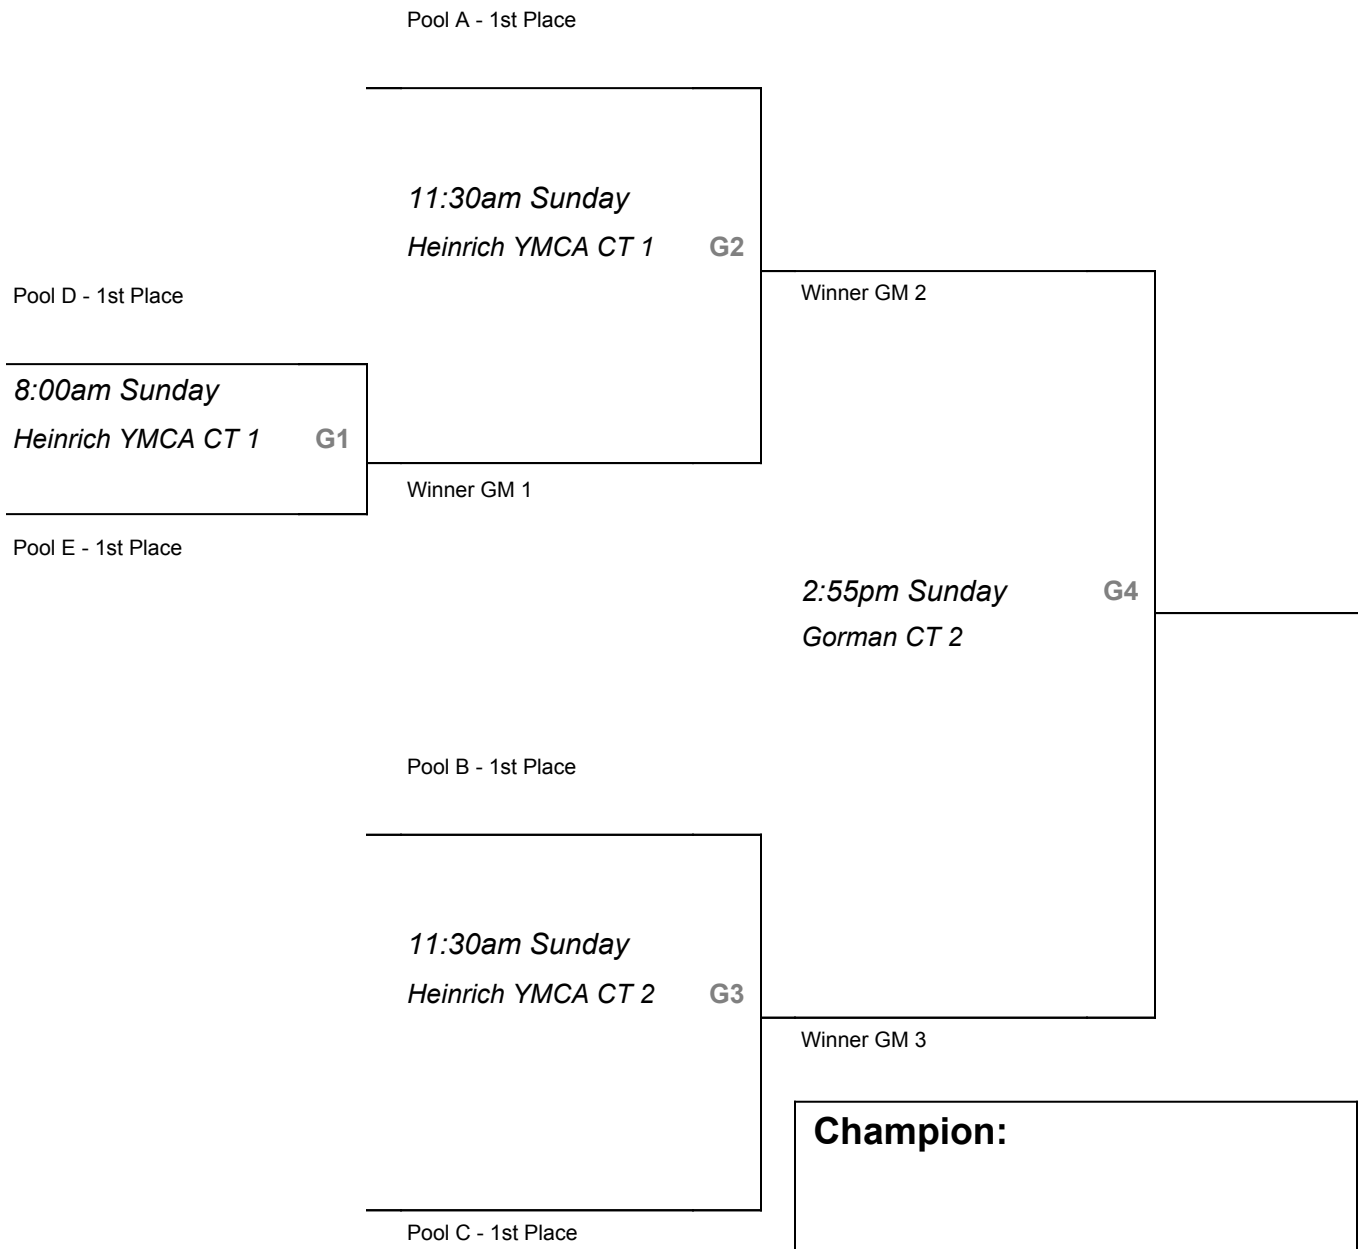

D3

C4

12:40pm Sunday  
Desert Oasis CT 2      **G4**

D4

2016 Pangos Spring Spectacular 16U  
Gold Division Championship

The Home Team is the top team listed in the bracket, will wear light colored jerseys and sit to the left of the scoring table facing the court.