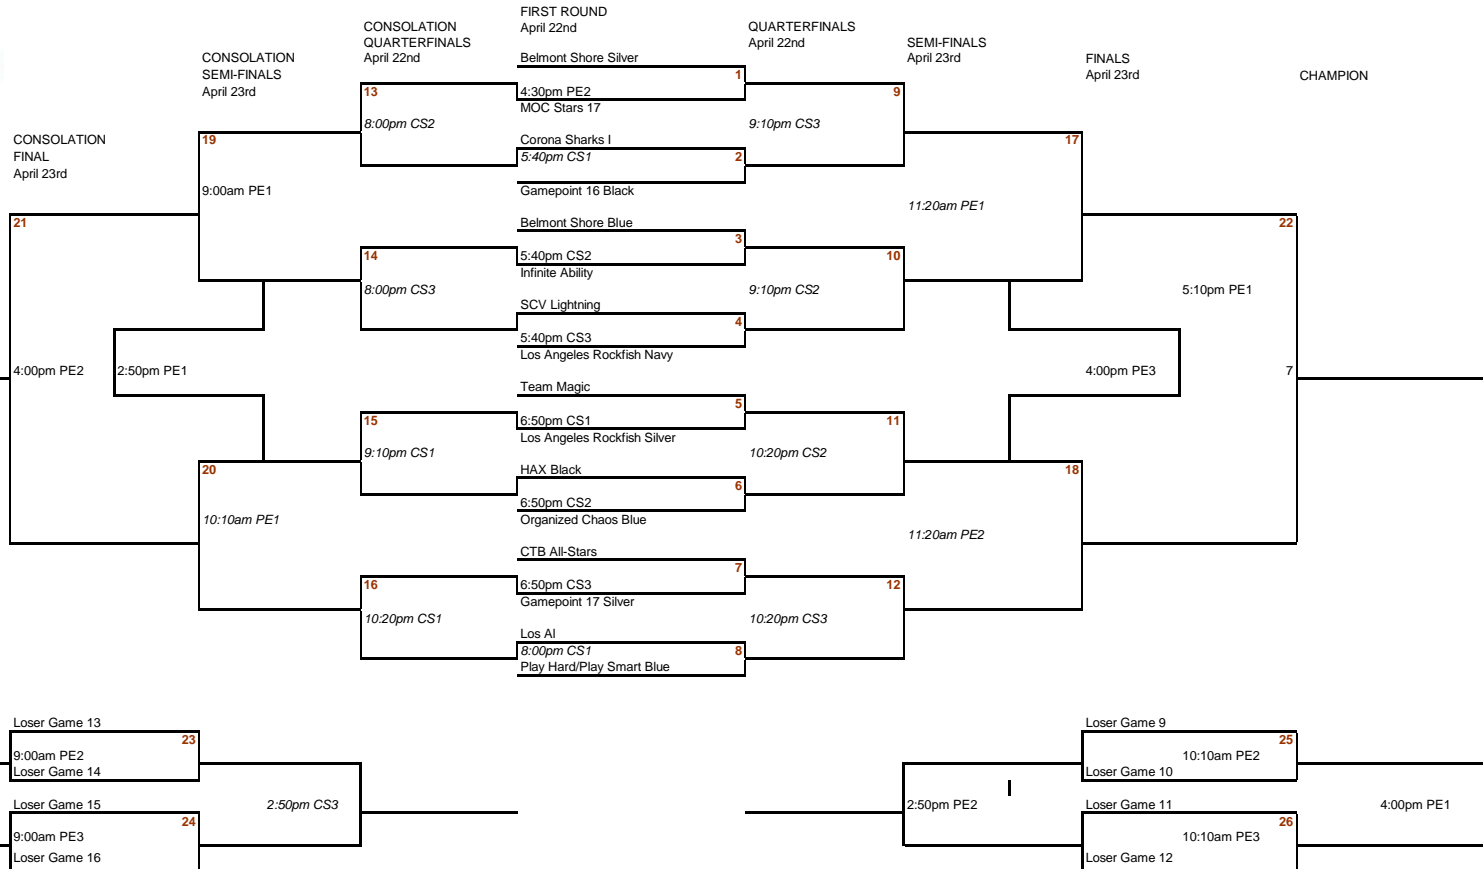

Pangos Spring Sweet 16

SILVER DIVISION BRACKET

April 22-23, 2011

Players Edge - Corona CA
Corona Santiago HS

PE = Players Edge

CS = Corona Santiago HS

CONSOLATION
CHAMPION

*Top team listed will be the designated home team and sit to the left of the scorer's table